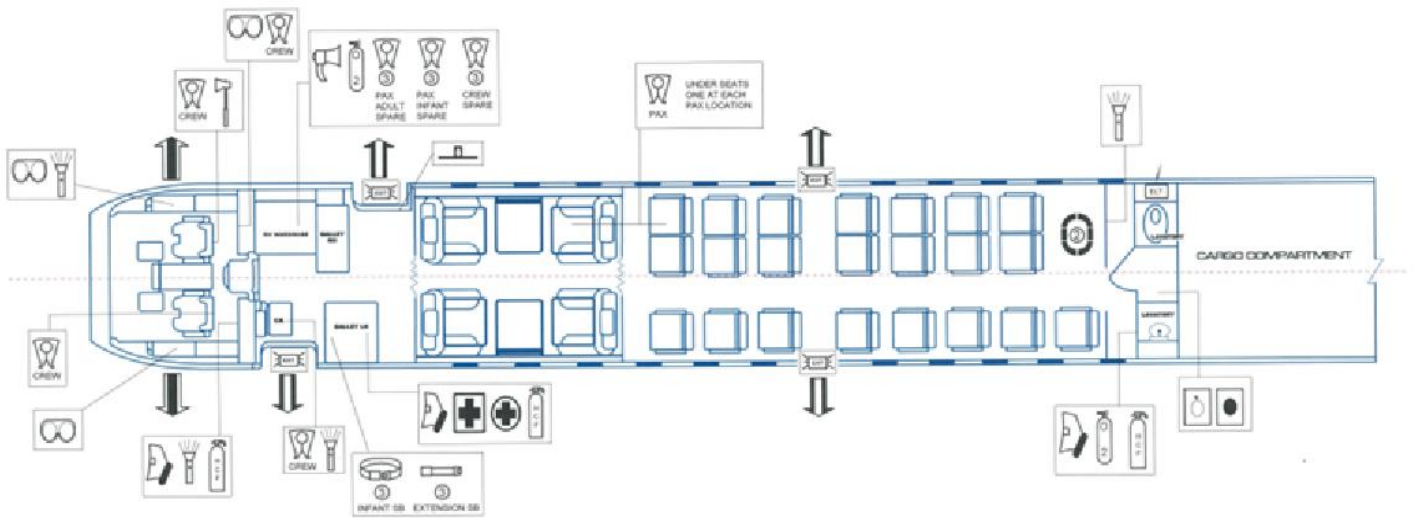

SPECIFICATIONS

EMBRAER LEGACY | 600 LONG RANGE

Serial Number 145726

Aircraft SUMMARY

SUMMARY

Aircraft Manufacturer	Embraer
Aircraft Type	Legacy 600 LR
Serial Number	145726
Current Registration	PK-OKE
Year of Manufacture	2003
Airframe Total Hours*	6115
Engines Total Hours*	7170
Passenger Configuration	4 First/22 Economy or 37 All Economy
Price - USD	Make an Offer

*As at 11 March 2019

TAKE THE NEXT STEP

Hawker Pacific is pleased to present this 2003 Embraer Legacy 600 LR available for immediate sale

Aircraft FEATURES

HIGHLIGHTS

Airfast Maintenance Tracking

Always Sheltered

First Class Cabin with Club Seating

Configurable as Two Class or Full Economy

TCAS II

High Speed Cruise 455 kts

Range 3,250 nm

TWO CLASS COMFORT

This aircraft features a configurable two class cabin with either four First Class seats and 22 Economy Class seats, ideal for a corporate shuttle; or a single class 37-seat Economy only layout

INTERIOR

First Class Cabin with Club Seating

Configurable as Full Economy (22 seats)

Private Lavatory at Rear of Cabin

Rating 5/10

ENGINES

Rolls Royce AE3007A1P

No.1 Hours 6,115 Cycles 7,170